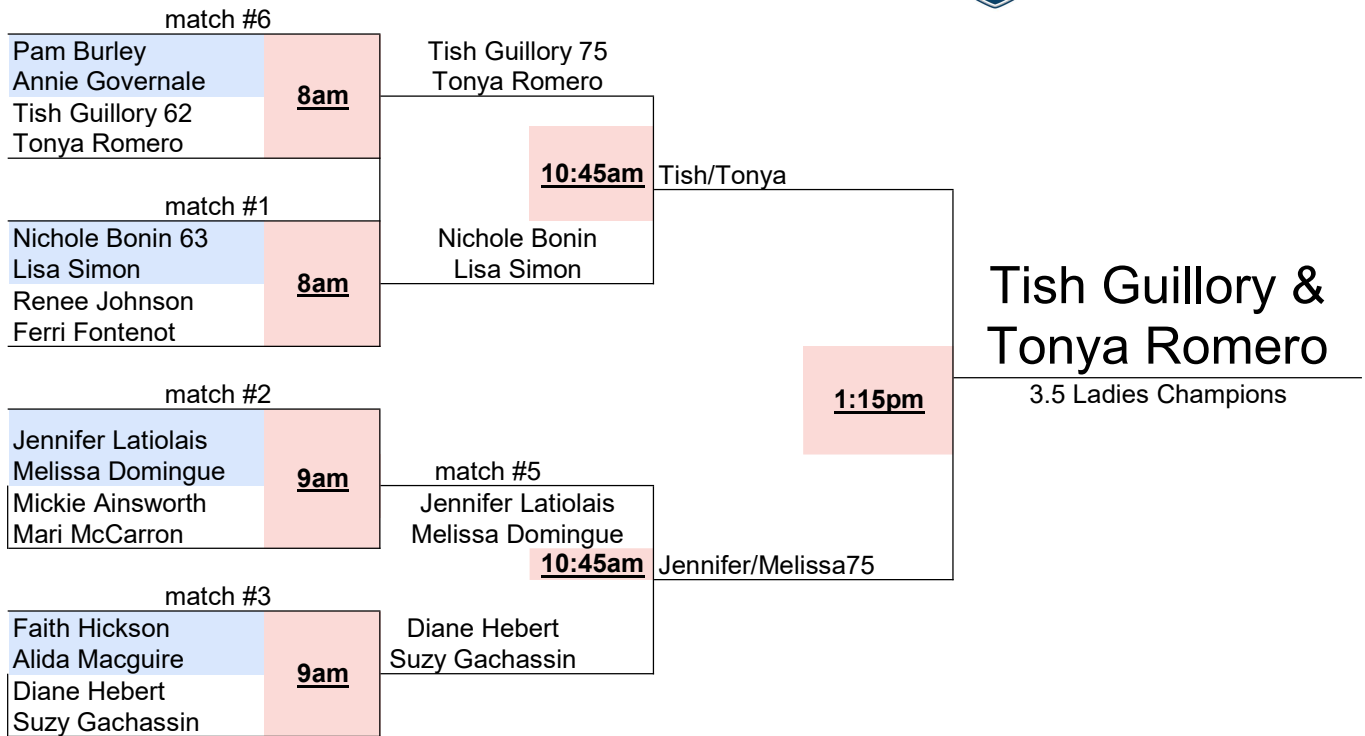

3.5 Ladies Main Draw

Scoring: Each Ladies 3.5 Division match is one 6game set with NO ADS.

3.5 Ladies Back Draw