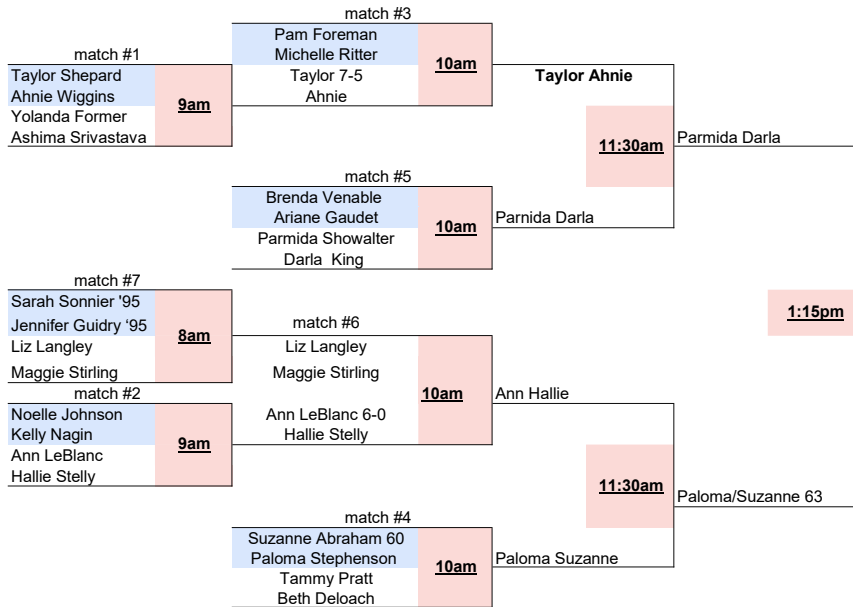

2.5 Ladies Main Draw

Scoring: Each Ladies 2.5 Division match is one 6game set with NO ADS.

Paloma Stephenson
Suzanne Abraham
6-3

2.5 Ladies Champions

2.5 Back Draw